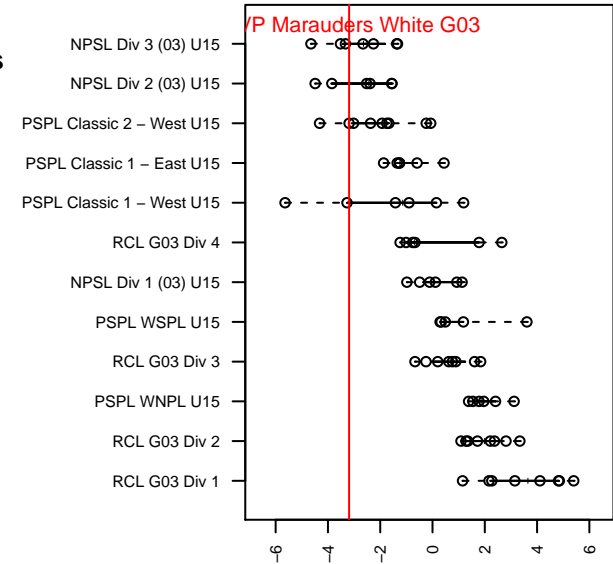

MVP Marauders White G03

Maple Valley Premier SC
 Maple Valley, WA
 G03 total strength=1035
 attack=3.44 defense=1.48
 fall league = PSPL Classic 2 – West U15

alt names used:
 MVP Marauders 03 White
 MVP Marauders 03 White

Venues played:
 2017 PSPL Classic 2 – West U15
 2017 Xtreme Cup GU15

MVP Marauders White G03
 Dots are actual minus expected GF (blue circles) and GA (red triangles).
 Blue line is smoothed change in attack strength. Red is smoothed change in defense strength.

**attack and defense variance (black dot)
relative to other teams
and top 10 in region**

**attack and defense rating
relative to others at age
and all opponents in last 13 months**

Performance relative to 13 month average