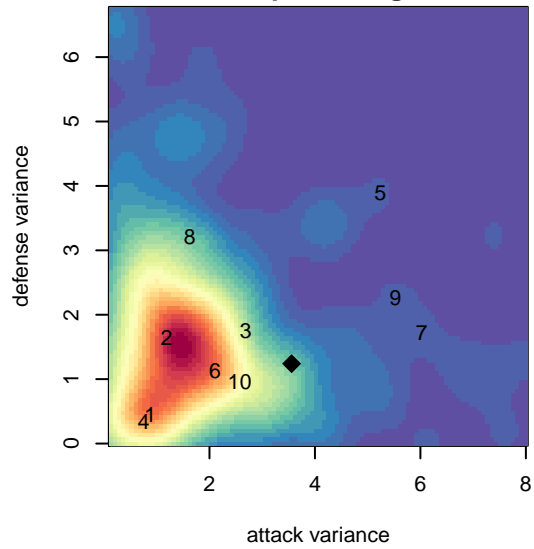

MVP Marauders White G03

Maple Valley Premier SC
 Maple Valley, WA
 G03 total strength=1035
 attack=3.44 defense=1.48
 fall league = PSPL Classic 2 – West U15

alt names used:
 MVP Marauders 03 White
 MVP Marauders 03 White

Venues played:
 2017 PSPL Classic 2 – West U15
 2017 Xtreme Cup GU15

MVP Marauders White G03
 Dots are actual minus expected GF (blue circles) and GA (red triangles).
 Blue line is smoothed change in attack strength. Red is smoothed change in defense strength.

**attack and defense variance (black dot)
relative to other teams
and top 10 in region**

**attack and defense rating
relative to others at age
and all opponents in last 13 months**

Performance relative to 13 month average