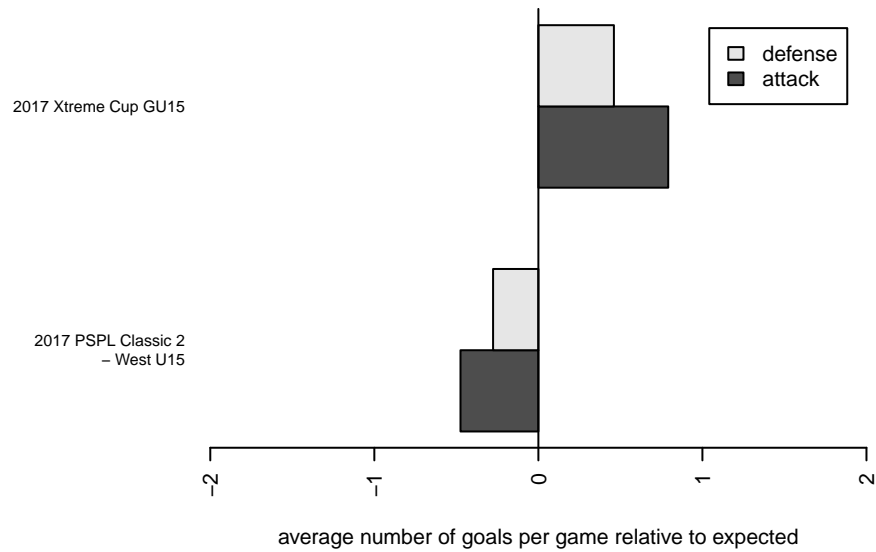

Venues played:
 2017 PSPL Classic 2 – West U15
 2017 Xtreme Cup GU15

MVP Marauders White G03
 Dots are actual minus expected GF (blue circles) and GA (red triangles).
 Blue line is smoothed change in attack strength. Red is smoothed change in defense strength.

**attack and defense variance (black dot)
relative to other teams
and top 10 in region**

**attack and defense rating
relative to others at age
and all opponents in last 13 months**

Performance relative to 13 month average